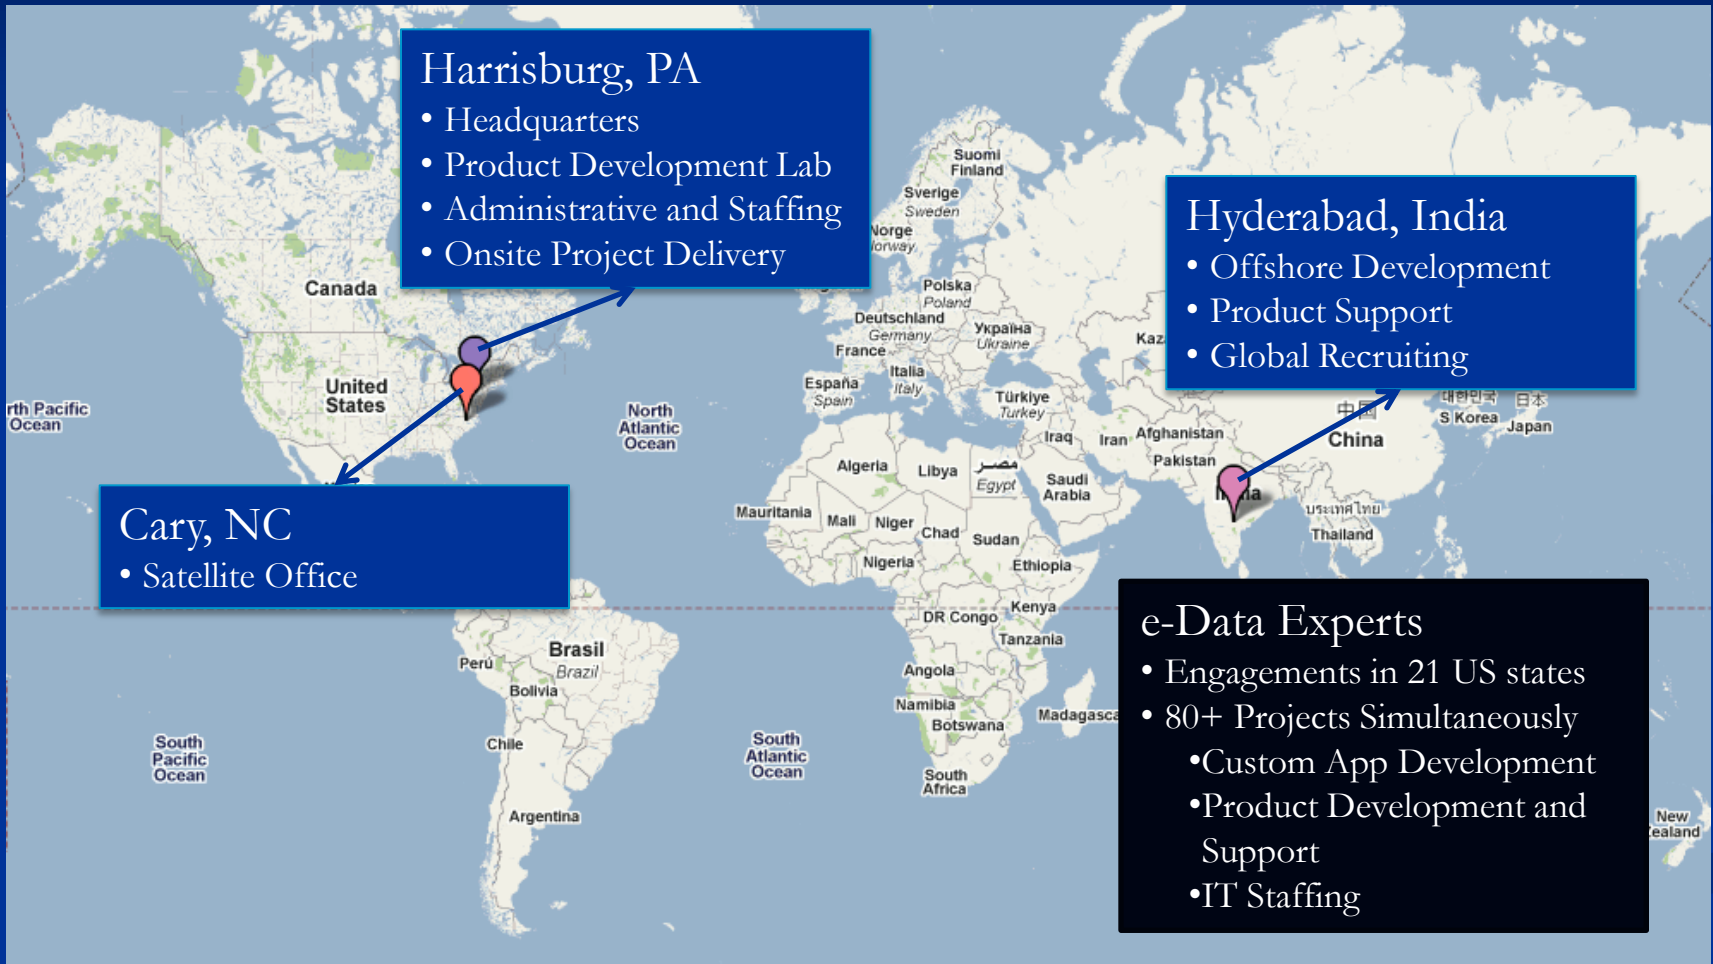

e-Data Experts, Inc.

An Introduction

Agenda

- Introductions
- The Company Overview
- Our Services Portfolio
- Value Proposition
- Questions

Overview

- Founded in 2003 Headquarters in Harrisburg, Pennsylvania
- Specializing in Information Technology, Project Management, Integration Services, Consulting and Quality
- Successful in delivering onsite, onsite-offsite models
- Team experienced with industry standard process and quality procedures
- Consistent in successful delivery of complex systems in emerging technologies
- Strong relationships with Government and Private Sectors
Customers with many long term engagements

Locations

Our Services Portfolio

- Enterprise Transformation
 - Business Strategy and Roadmap
 - Business Process Mapping - Integration
 - IT Deployment & Migration
 - Manpower and Resource Assessment
- IT Consulting & Services
 - IT Strategy - Technology & Infrastructure
 - Architecture
 - Design & Development
 - Testing & Deployment
- System Integration
- Application Management
- Product Development
- Quality and Performance Consulting
- IT Staffing